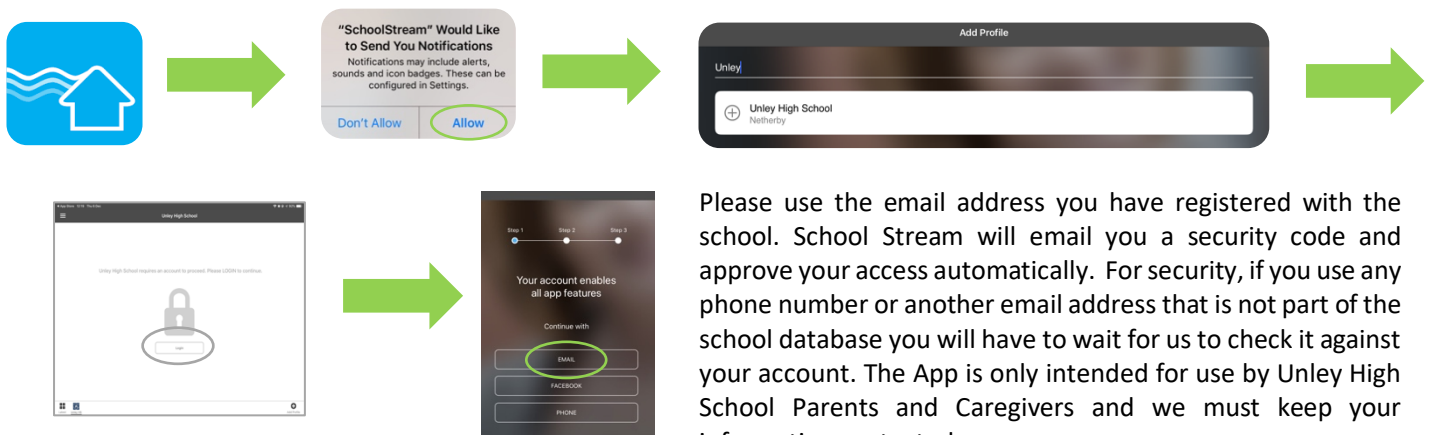

1. Download from the Apple App Store or Google Play Store

2. Set Up for Unley High School