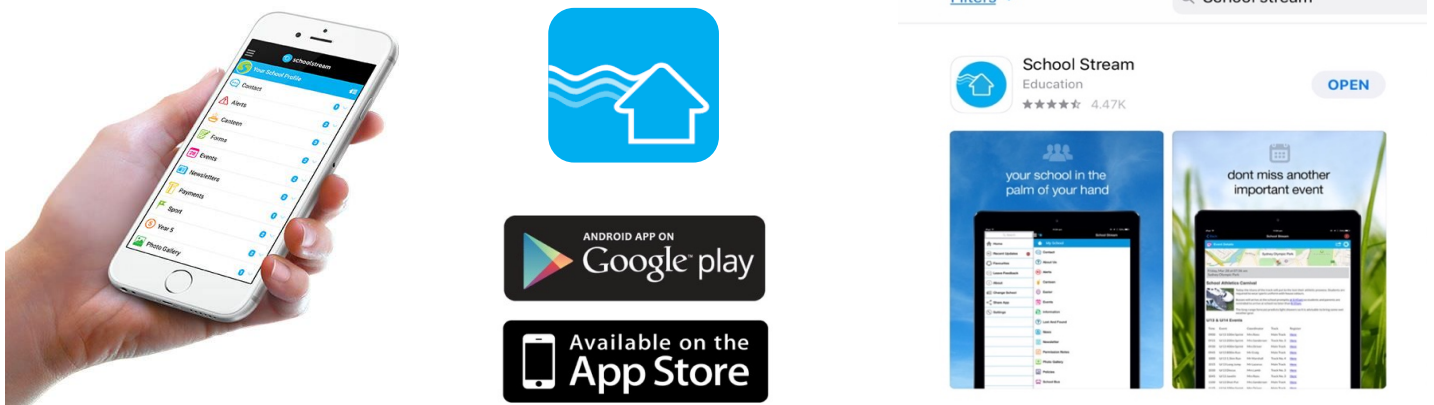

School Stream

The School Stream App will be the primary form of information and communication between Unley High School and our families. You will be able to report your child's absence, find excursion forms and links to school policies, Daymap and the School Calendar through this App. School Stream will be a one stop shop for all school-based information.

1. Download from the Apple App Store or Google Play Store

2. Set Up for Unley High School

3. Explore our new communication App!

You can use it to:

- Report an absence or approve an excursion
- Receive notification about Student Free Days, Term Dates, School Events and Extra Curricular Activities
- Find Unley High School contact details
- View information about our Uniform, School Calendar, Computer Equipment, Timetable, Policies and more